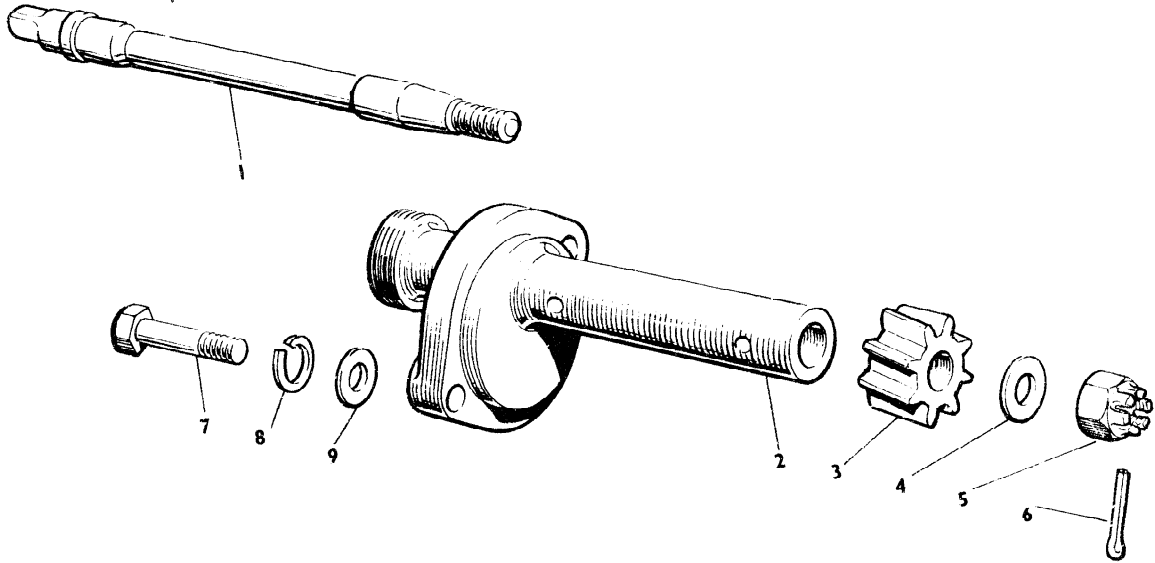

PARTS LIST

FOUR SPEED AUTOMATIC GEARBOX

ROLLS-ROYCE

BENTLEY

Ref.	Part No.	Description	No. off	Remarks	Ref.	Part No.	Description	No. off	Remarks
1	RG 8079	SHAFT-Speedometer Drive	1						
2	RG 8100	HOUSING-Speedometer Drive	1						
3	GB 4757	GEAR-Speedometer Driving	1						
4	X 4407/Z	WASHER-Plain-Gear to Shaft	1						
5	X 4208/Z	NUT-Castellated-Gear to Shaft	1						
6	X 4602/Z	SPLIT PIN-Nut Retaining	1						
7	UA 104/Z	SETSCREW-Speedometer Drive Housing to Extension Casing	2						
8	X 9008/Z	WASHER-Spring-Setscrew	2						
9	RG 8181	WASHER-Setscrew	2						