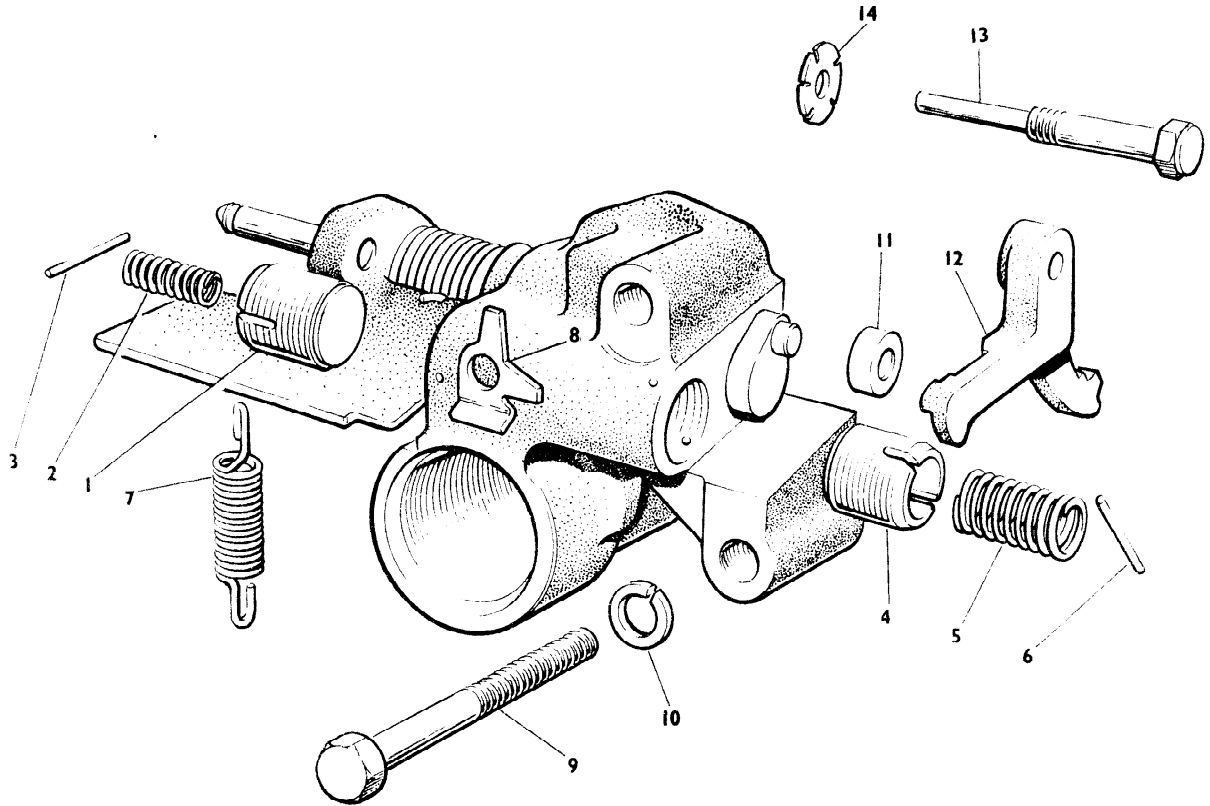

PARTS LIST

FOUR SPEED AUTOMATIC GEARBOX

ROLLS-ROYCE

BENTLEY

Ref.	Part No.	Description	No. off	Remarks	Ref.	Part No.	Description	No. off	Remarks
-	UG 3046	BRACKET-Parking Brake-Assembly	1						
1	UG 434	PISTON-Blocker-Reverse	1						
2	UG 338	SPRING-Reverse Blocker Piston	1						
3	UG 431	PIN-Stop-Reverse Blocker Piston	1						
4	UG 384	PISTON-Blocker-Parking	1						
5	UG 382	SPRING-Parking Blocker Piston	1						
6	UG 600	PIN-Dowel-Parking Blocker Piston	1						
7	UG 742	SPRING-Retainer-Parking Pawl	1						
8	UG 368	RETAINER-Pin-Parking Blocker Piston	1						
9	UA 16 3/R	SETSCREW-Parking Brake to Gearbox Casing	2						
10	X 9009/R	WASHER-Spring-SetscREW	1						
11	UG 219	ROLLER-Pawl Crank	1						
12	UG 327	PAWL-Parking Brake	1						
13	UG 328	SETSCREW-Parking Brake Pawl to Gearbox Casing	1						
14	UG 150	WASHER-Lock-SetscREW	1						

CHASSIS No's.

SM-C. T.
GEARBOX SERIES C, C-C, C-E, C-E8, C-P, C-SW, C-SWM, SM.

Printed in England

Items marked * Indicate modification changes from previous list/s