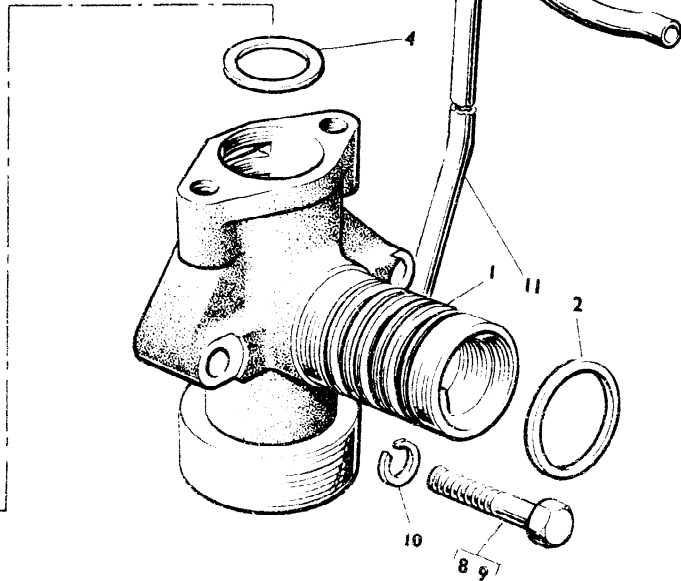

# PARTS LIST

FOUR SPEED AUTOMATIC GEARBOX

ROLLS-ROYCE

BENTLEY

Ref.	Part No.	Description	No. off	Remarks	Ref.	Part No.	Description	No. off	Remarks
1	UG 3040	GOVERNOR-Assembly	1						
2	UG 173	RING-Oil Seal-Governor	4						
3	RH 2016	VALVE-G2-Assembly	1						
4	UG 3039	WASHER-G2 Valve	1						
5	UG 1023	PLATE-Retaining-G2 Valve Assembly	1						
6	UG 1254	SETSCREW-Retaining Plate to Body	2						
7	XB 7104/R	WASHER-Tab-SetscREW	2						
8	UA 107/R	SETSCREW-Governor Body to Rear Pump Flange	2	As required.					
9	UA 108/R	SETSCREW-Governor Body to Rear Pump Flange	2						
10	X 3008/P	WASHER-Spring-SetscREW	2						
11	UG 513	PIPE-Oil Delivery-Governor to Front Servo	1						

**CHASSIS No's.**

GEARBOX SERIES C, C-E, C-E8, C-P, C-PC, C-SW, C-SWM, SM, T

Items marked \* Indicate modification changes

GOVERNOR 1000000000

Printed in England